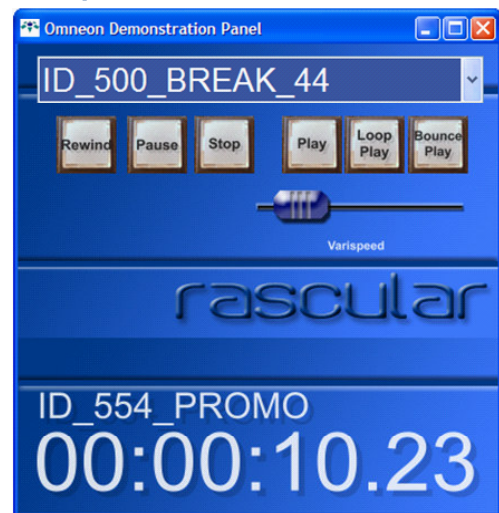

Example Omneon Control Panel:

Example panels showing Helm control of Omneon servers are available on our website at www.rascular.com.

Helm-Omneon Technical Information	
Compatibility	Omneon Spectrum and MediaDeck systems are supported. Helm-Omneon requires Helm software V2.32 or later.
Connection	Helm connects to the Omneon Media Director via Ethernet TCP/IP networking.

Ordering information Requires Helm-PC-Designer/Helm-PC to operate see data sheet for relevant application/drivers

Helm-Omneon	Helm-Omneon MediaPort licence - <i>required for each Mediaport controlled by Helm</i>
Helm-MediaDeck-SD	Helm-Omneon MediaDeck SD Licence - <i>required for each MediaDeck SD controlled by Helm</i>
Helm-MediaDeck-HD	Helm-Omneon MediaDeck HD Licence - <i>required for each Mediadeck HD controlled by Helm</i>

Rascular Technology Ltd.,

The Oak House,
Whitcott Keysett, Clun,
Craven Arms, Shropshire, SY7 8QE,
United Kingdom
Tel/Fax: +44 1588 640 971
Tel/Fax: +44 1604 715 360 (Sales)

Download a full-feature evaluation copy at www.rascular.com
For pricing and delivery information contact our sales office listed below.

E&OE. The information contained in this document is subject to change without notice.